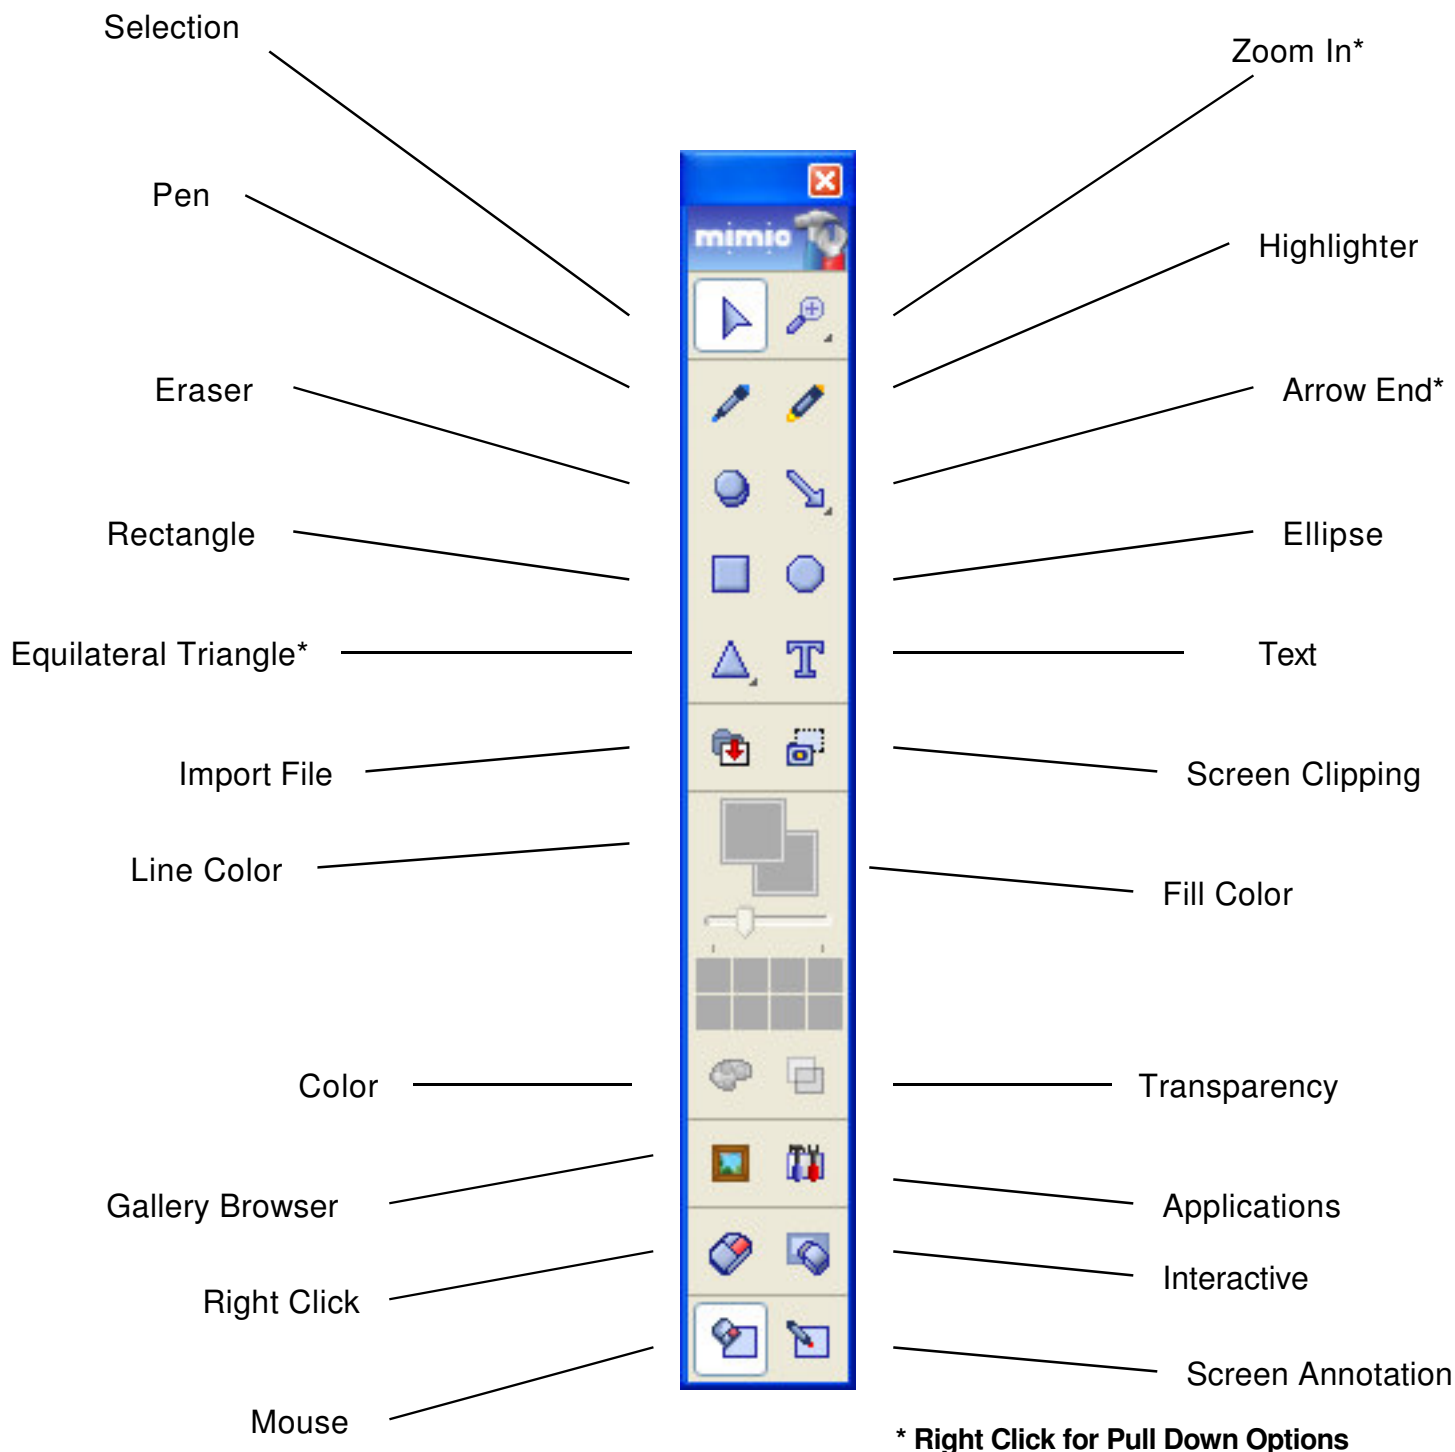

# mimio Tools - mimio Studio 6

---

---

**mimio Toll Free Support: 877-846-3721**  
**www.mimio.com**